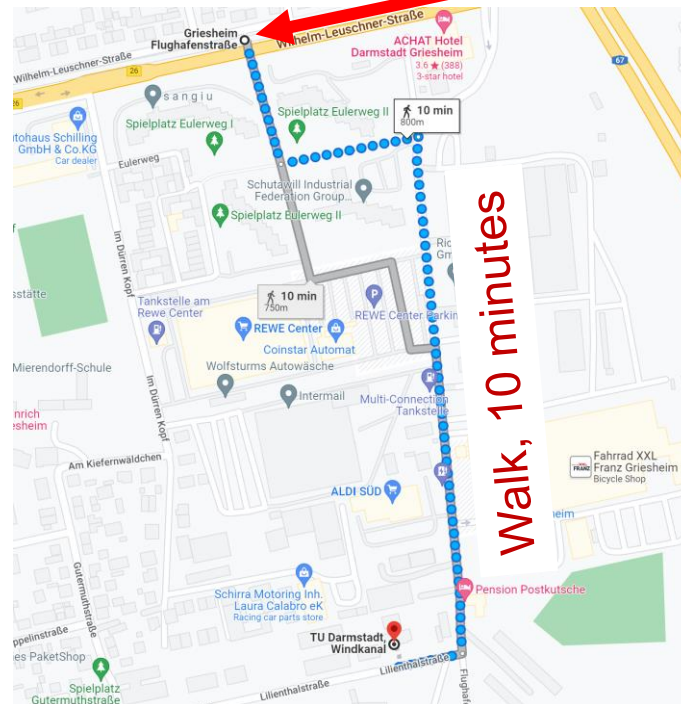

* nur Einstieg / boarding only ** nur Ausstieg / exit only

From Frankfurt airport to Darmstadt and back

- Darmstadt center – Luisenplatz. You will see a lot of public traffic and lot of pedestrians there

Hotels

- Please book Hotel „Premier Inn“ as soon as possible, definitely before 13.2.24.
- Use „TRACES“ for booking code
- Use [this link for booking](#)

How to reach?

- To reach campus Lichtwiese:
 - From Luisenplatz or Darmstadt Schloss : Bus L or Tram 2, direction Darmstadt TU-Lichtwiese/Campus (final stop)

- Pay attention to the recently changed street name

Peter-Grünberg-Str

TRACES training school

Campus Lichtwiese, Darmstadt, Peter-Grünberg-Str. 10 Building L2/06

Room
100/101

Campus Lichtwiese, Darmstadt, Peter-Grünberg-Str. 10,
Building L2/06, Room 100-101

How to reach?

- To reach campus Windchannel Griesheim on Friday: Tram 9, direction Griesheim Platz Bar-le-Duc, till stop Flughafenstrasse

Tram 9 from Darmstadt

Griesheim Windkanal, Flughafenstr. 18

Wind tunnel