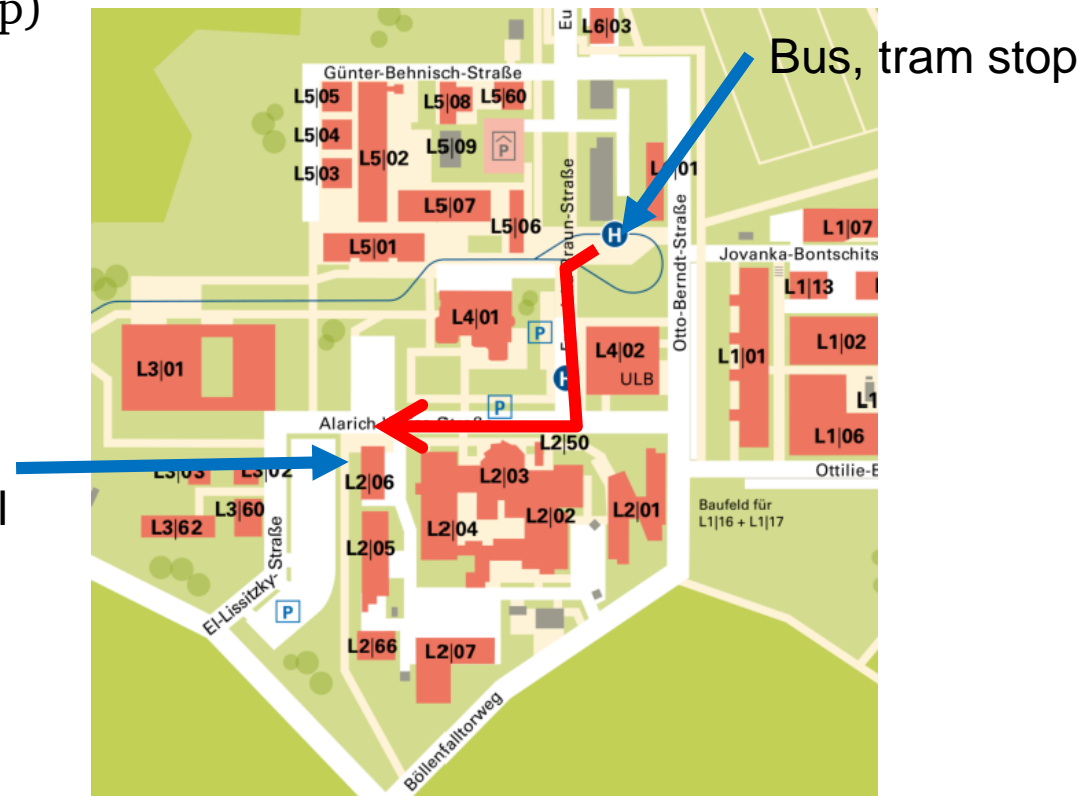

* nur Einstieg / boarding only ** nur Ausstieg / exit only

From Frankfurt airport to Darmstadt and back

- Darmstadt center – Luisenplatz. You will see a lot of public traffic and lot of pedestrians there

Hotels

- Please book Hotel „Premier Inn“ as soon as possible, definitely before 13.2.24.
- Use „TRACES“ for booking code
- Use [this link for booking](#)

How to reach?

- To reach campus Lichtwiese:
 - From Luisenplatz or Darmstadt Schloss : Bus L or Tram 2, direction Darmstadt TU-Lichtwiese/Campus (final stop)

- Pay attention to the recently changed street name

Peter-Grünberg-Str

TRACES training school

Campus Lichtwiese, Darmstadt, Peter-Grünberg-Str. 10 Building L2/06

Room
100/101

Campus Lichtwiese, Darmstadt, Peter-Grünberg-Str. 10,
Building L2/06, Room 100-101

How to reach?

- To reach campus Windchannel Griesheim on Friday: Tram 9, direction Griesheim Platz Bar-le-Duc, till stop Flughafenstrasse

Tram 9 from Darmstadt

Griesheim Windkanal, Flughafenstr. 18

Wind tunnel