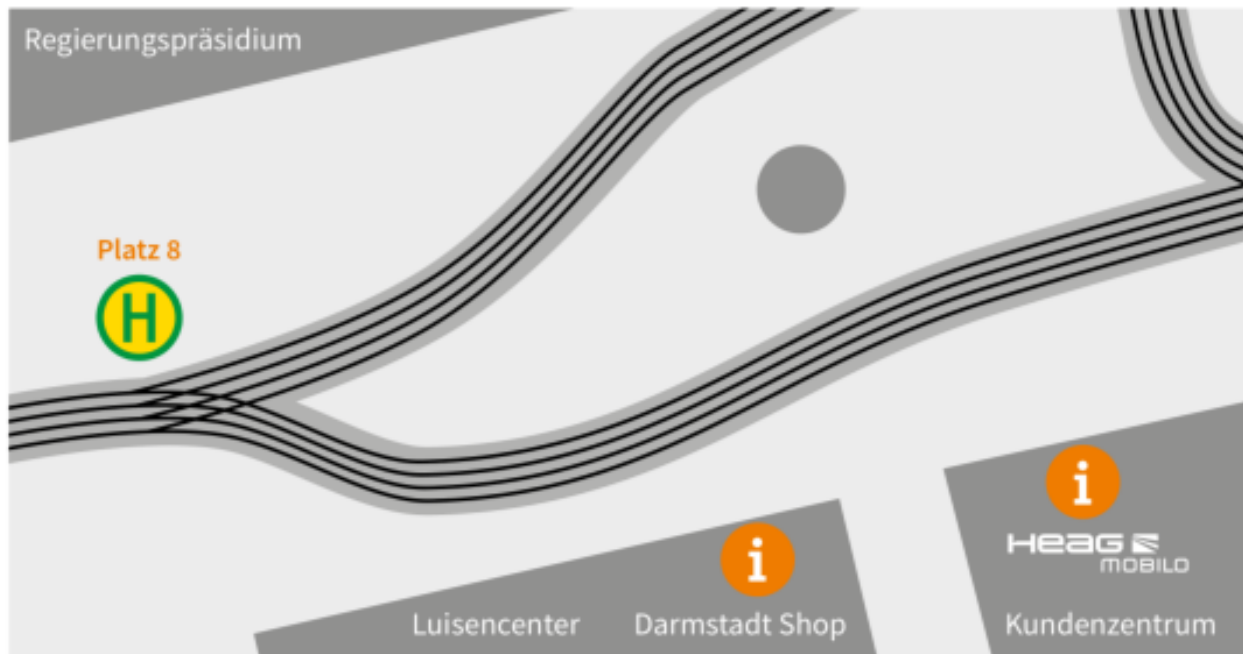

Airliner schedule

AIR Täglicher Fahrplan / Daily schedule

Min. Darmstadt – Frankfurt/Main Flughafen / Airport

●	Darmstadt Kongresszentrum* Convention Center	ab from	4.02	4.32	5.02		18.32	19.17	19.47	20.17	20.47	21.17	21.47	22.17	22.53	23.17
4	Darmstadt Luisenplatz, Pl. 8*		4.06	4.36	5.06	alle/every 30 Min.	18.36	19.21	19.51	20.21	20.51	21.21	21.51	22.21	22.57	23.21
9	Darmstadt Hauptbahnhof* Central Station, Pl. 20		4.15	4.45	5.15		18.45	19.30	20.00	20.30	21.00	21.30	22.00	22.30	23.06	23.30
26	Flughafen / Airport Terminal 1, Pl. 14	an at	4.41	5.11	5.41		19.11	19.56	20.26	20.56	21.26	21.56	22.26	22.56	23.32	23.56
6	Flughafen / Airport Tor 3		4.47	5.17	5.47		19.17	20.02	20.32	21.02	21.32	22.10	22.32	23.10	23.38	0.02
3	Flughafen / Airport Terminal 2		4.50	5.20	5.50		19.20	20.05	20.35	21.05	21.35	22.13	22.35	23.13	23.41	0.05

Frankfurt/Main Flughafen / Airport – Darmstadt

●	Flughafen / Airport Terminal 1, Pl. 14	ab from	4.44	5.14	5.44		19.14	19.59	20.29	20.59	21.29	22.07	22.29	23.07	23.35	23.59
3	Flughafen / Airport Tor 3		4.47	5.17	5.47	alle/every 30 Min.	19.17	20.02	20.32	21.02	21.32	22.10	22.32	23.10	23.38	0.02
4	Flughafen / Airport Terminal 2		4.51	5.21	5.51		19.21	20.06	20.36	21.06	21.36	22.14	22.36	23.14	23.42	0.06
20	Darmstadt Deutsche-Telekom-Allee**	an at	5.11	5.41	6.11		19.41	20.26	20.56	21.26	21.56	22.34	22.56	23.34	0.02	0.26
5	Darmstadt Hauptbahnhof** Central Station, Pl. 11		5.16	5.46	6.16		19.46	20.31	21.01	21.31	22.01	22.39	23.01	23.39	0.07	0.31
6	Darmstadt Luisenplatz, Pl. 7**		5.22	5.52	6.22		19.52	20.37	21.07	21.37	22.07	22.45	23.07	23.45	0.13	0.37
3	Darmstadt Kongresszentrum** Convention Center		5.25	5.55	6.25		19.55	20.40	21.10	21.40	22.10	22.48	23.10	23.48	0.16	0.40

* nur Einstieg / boarding only ** nur Ausstieg / exit only

From Frankfurt airport to Darmstadt and back

- Darmstadt center – Luisenplatz. You will see a lot of public traffic and lot of pedestrians there

Luisenplatz Darmstadt